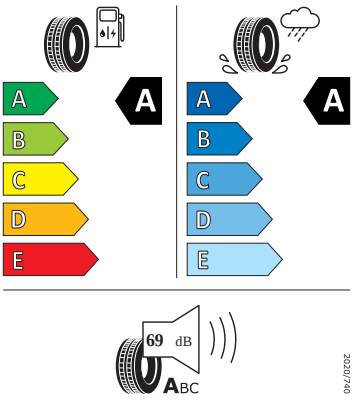

- GOODYEAR 215/50 R18

GOODYEAR

581002

215/50R18 96 W XL

C1